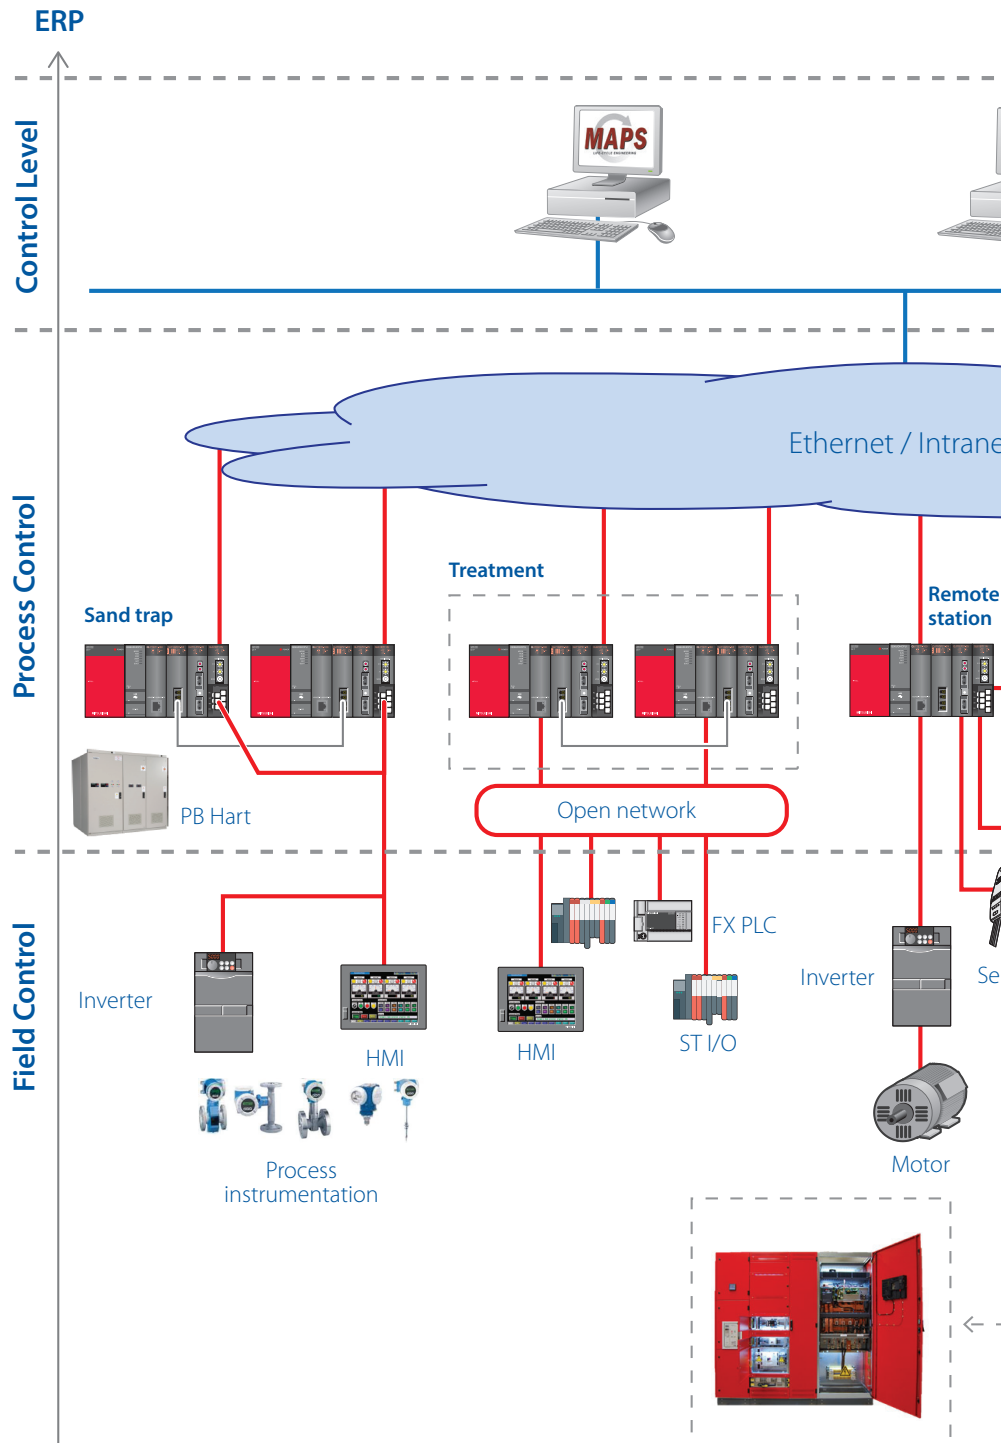

...simply everything!

Life cycle management

Savings between 25% and 50% and less engineering effort through:

- Scalable and flexible system architectures
- Seamless integration into existing architectures
- Process control solutions from SCADA to fully integrated DCS systems
- Condition Monitoring: Intelligent real-time monitoring of processes for up to 30% reduction in maintenance costs
- Network options include all common open network standards including CC-Link IE Control and CC-Link IE Field high performance networks (1GB)
- Backwards compatibility

Energy management

With energy costs rising, we can help you to maximize savings and efficiency.

Active energy management:

- Scalable solutions from energy audits, over peak load management through to Overall Equipment Effectiveness (OEE)
- Class leading drives (from low to medium voltage)
- Integrated regenerative braking systems
- Optimum excitation control for additional energy savings up to 15%
- Intelligent power off function
- Class leading LVS line-up for power distribution and monitoring
- Full energy reporting available in MAPS SCADA

"Mitsubishi's 'out-of-the-box' usability was a major contributor to the success of the project"

Paul Abbott Lead Control System Engineer PJA Control Systems Ltd. System Integrator to Water Treatment Works