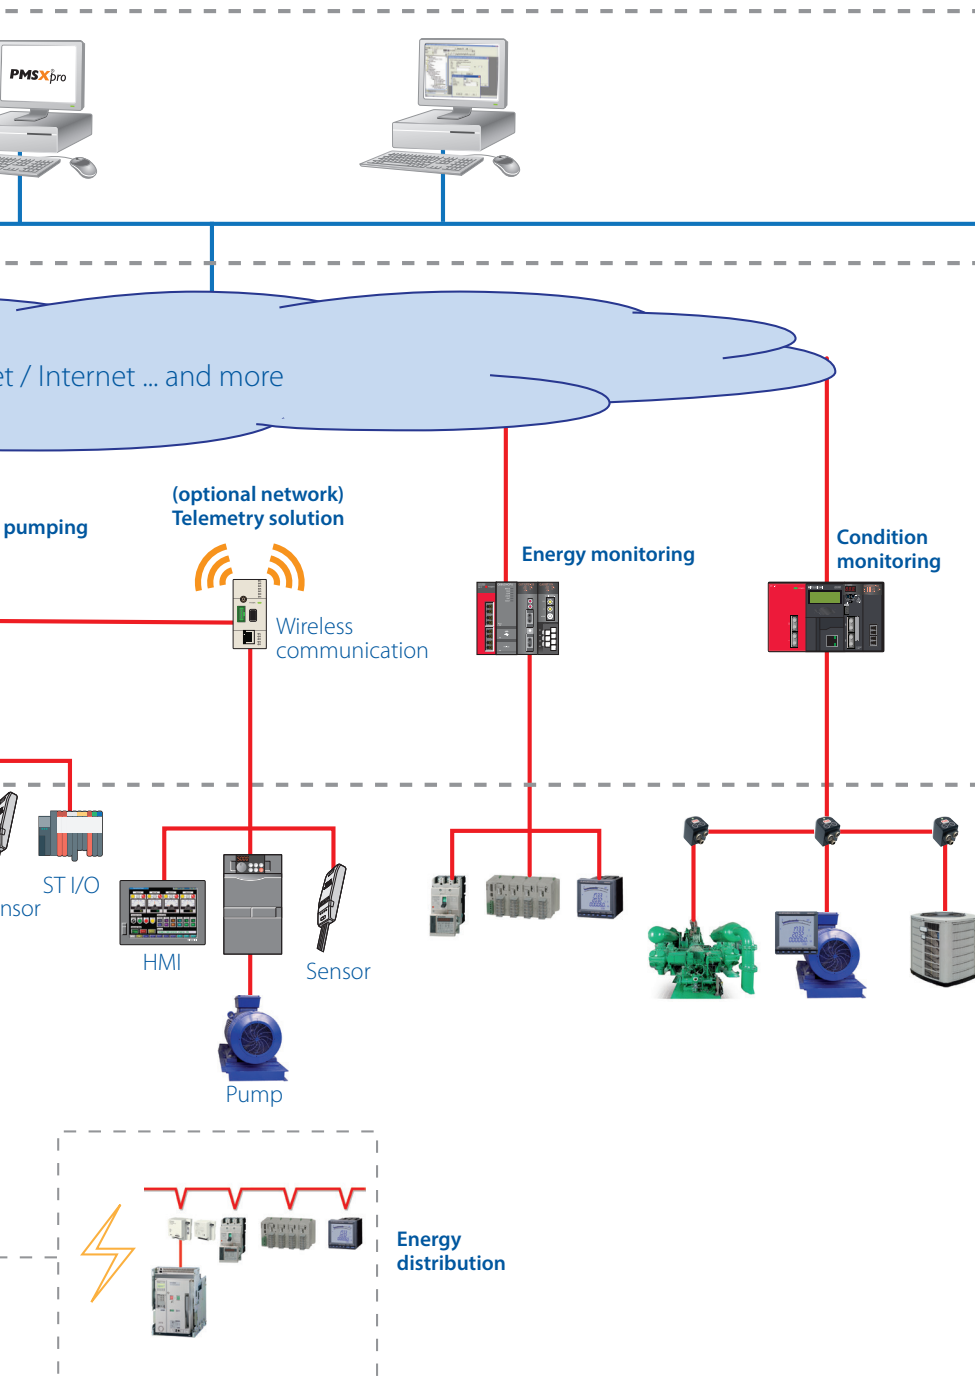

- Scalable and flexible system architectures
- Seamless integration into existing architectures
- Process control solutions from SCADA to fully integrated DCS systems
- Condition Monitoring: Intelligent real-time monitoring of processes for up to 30% reduction in maintenance costs
- Network options include all common open network standards including CC-Link IE Control and CC-Link IE Field high performance networks (1GB)
- Backwards compatibility

Energy management

With energy costs rising, we can help you to maximize savings and efficiency.

Active energy management:

- Scalable solutions from energy audits, over peak load management through to Overall Equipment Effectiveness (OEE)
- Class leading drives (from low to medium voltage)
- Integrated regenerative braking systems
- Optimum excitation control for additional energy savings up to 15%
- Intelligent power off function
- Class leading LVS line-up for power distribution and monitoring
- Full energy reporting available in MAPS SCADA

"Mitsubishi's 'out-of-the-box' usability was a major contributor to the success of the project"

Paul Abbott Lead Control System Engineer PJA Control Systems Ltd. System Integrator to Water Treatment Works

Completely integrated automation solutions

Data transparency

To collect the actual data required, turn it into information and present it to the right people at the right time.

- Remote plant control and data access over large distances via smartRTU
- Enhanced data logging function
- High integrity systems: cyber security as core design basis